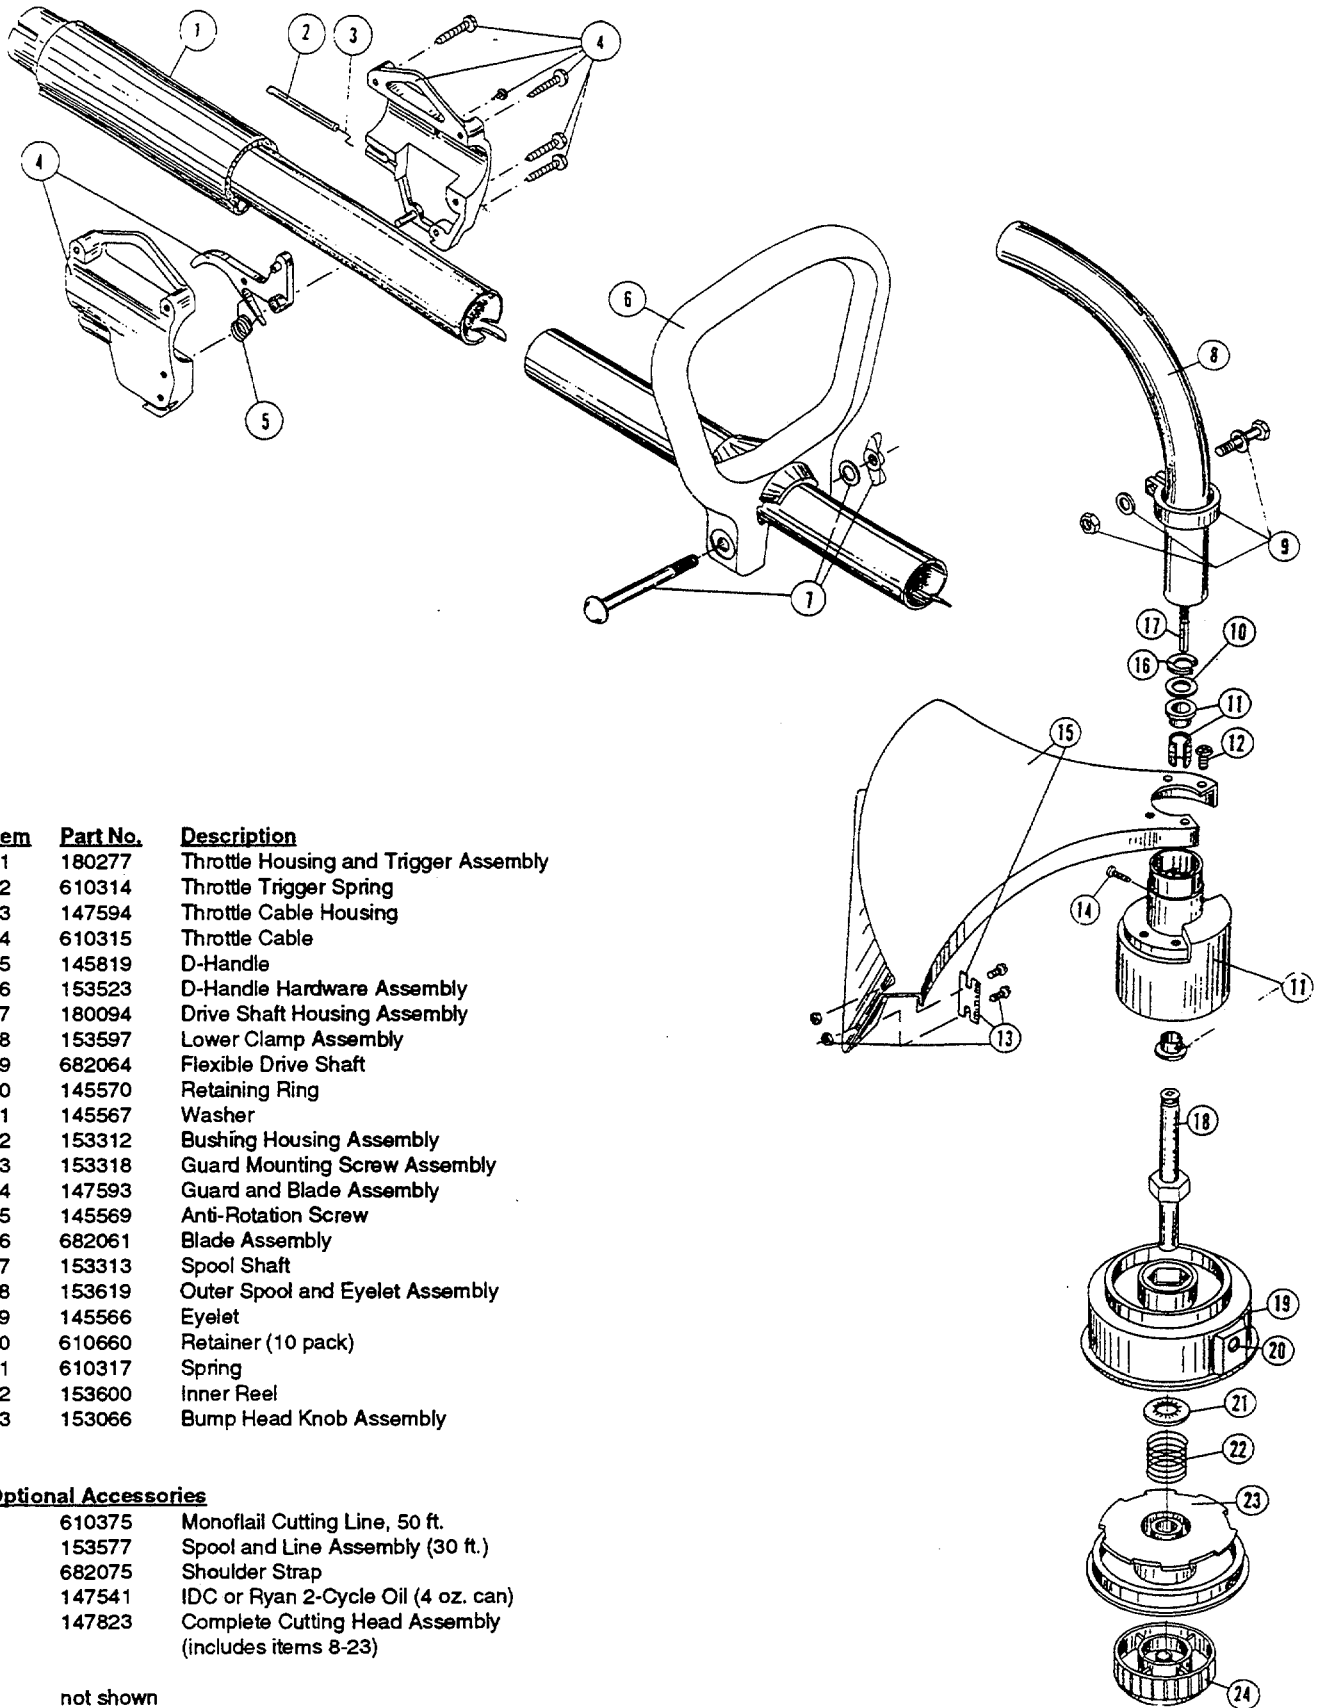

The above part numbers are for serial numbers 110025001 thru 203096320.

BOOM & TRIMMER PARTS - IDC 364

Item	Part No.	Description
1	180277	Throttle Housing and Trigger Assembly
2	610314	Throttle Trigger Spring
3	147594	Throttle Cable Housing
4	610315	Throttle Cable
5	145819	D-Handle
6	153523	D-Handle Hardware Assembly
7	180094	Drive Shaft Housing Assembly
8	153597	Lower Clamp Assembly
9	682064	Flexible Drive Shaft
10	145570	Retaining Ring
11	145567	Washer
12	153312	Bushing Housing Assembly
13	153318	Guard Mounting Screw Assembly
14	147593	Guard and Blade Assembly
15	145569	Anti-Rotation Screw
16	682061	Blade Assembly
17	153313	Spool Shaft
18	153619	Outer Spool and Eyelet Assembly
19	145566	Eyelet
20	610660	Retainer (10 pack)
21	610317	Spring
22	153600	Inner Reel
23	153066	Bump Head Knob Assembly